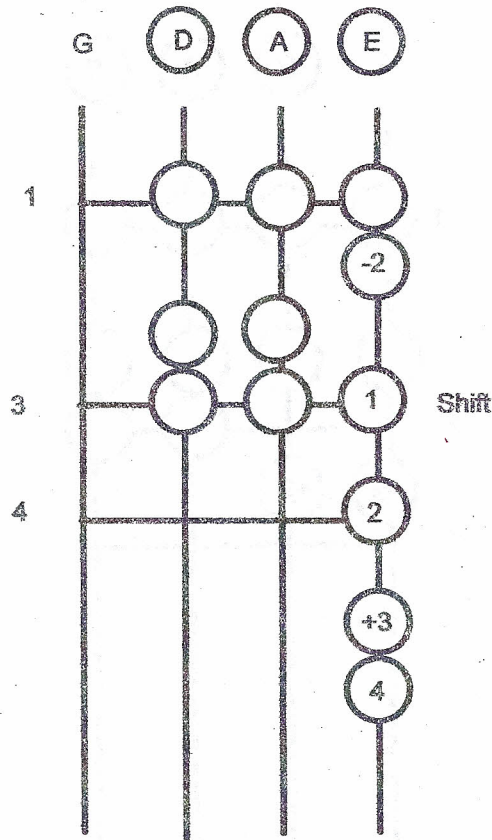

# D Major

Two staves of musical notation in treble clef, D major key signature, and common time. The first staff shows the ascending D major scale with fingerings: 2, 1, -2, -2, 1, 2, +3, 4, +3. The second staff shows the descending D major scale with fingerings: 2, 1, -2. The notation includes notes, stems, and beams, with fingerings written above the notes.