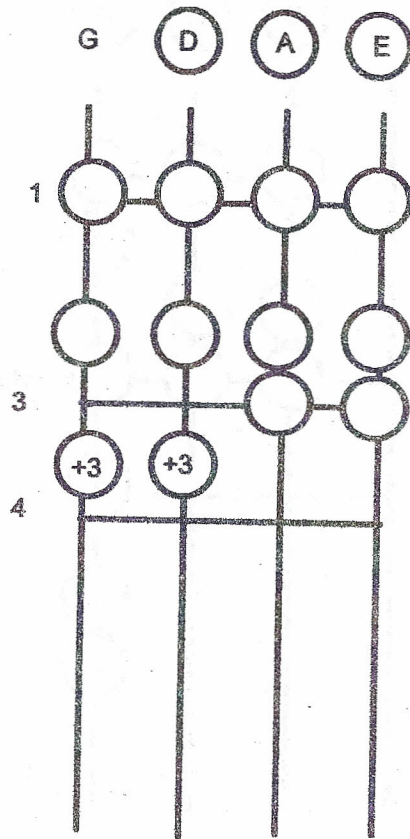

# A Major

Musical notation for the first line of the A major scale. It starts with a treble clef, a key signature of two sharps (F# and C#), and a common time signature. The scale begins on the second string (D) and ends on the first string (E). There are two '+3' markings above the notes on the first and second strings.

Musical notation for the second line of the A major scale. It starts with a treble clef, a key signature of two sharps (F# and C#), and a common time signature. The scale continues from the first line and ends on the fourth string (G). There are three '+3' markings above the notes on the first, second, and third strings.