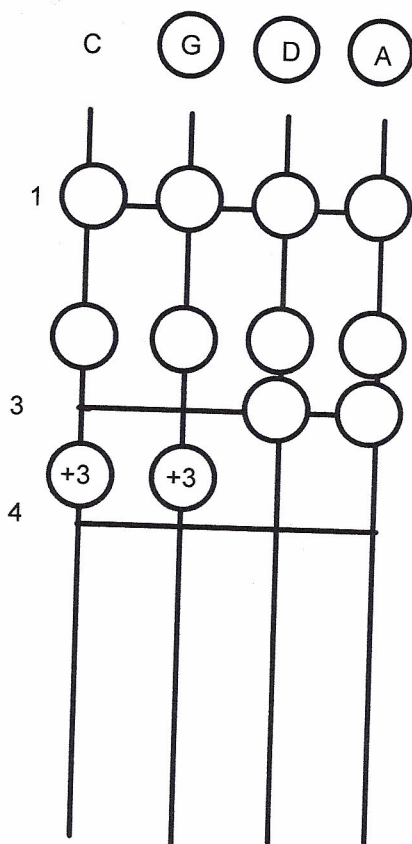

# D Major Scale

Two staves of musical notation for the D major scale on the viola. The key signature has two sharps (F# and C#) and the time signature is common time (C). The first staff contains the ascending scale: D, E, F#, G, A, B, C, D. The second staff contains the descending scale: C, B, A, G, F#, E, D. The notes C and D on the 4th string in both directions are marked with a circled '+3'.