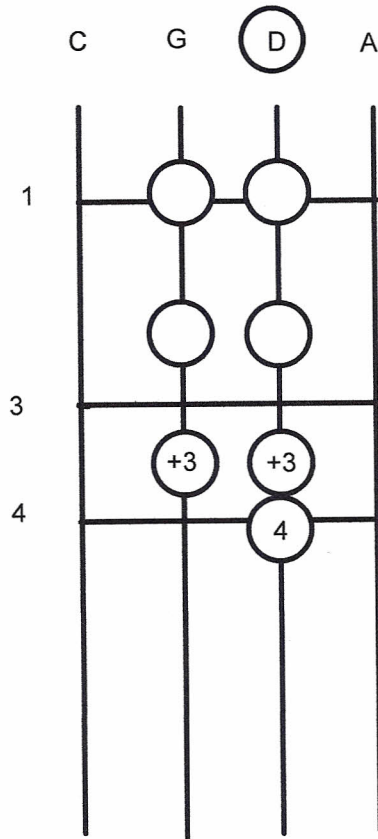

Viola

A Major

A musical notation for the A Major chord sequence on the viola. The key signature is two sharps (F# and C#) and the time signature is common time (C). The notes are: C (open 1st string), G (2nd fret, 2nd string), D (3rd fret, 3rd string), and A (4th fret, 4th string). The notes are written as quarter notes. Above the notes are the following markings: '+3' above the G note, '+3' above the D note, '4' above the A note, and '+3' above the final C note.