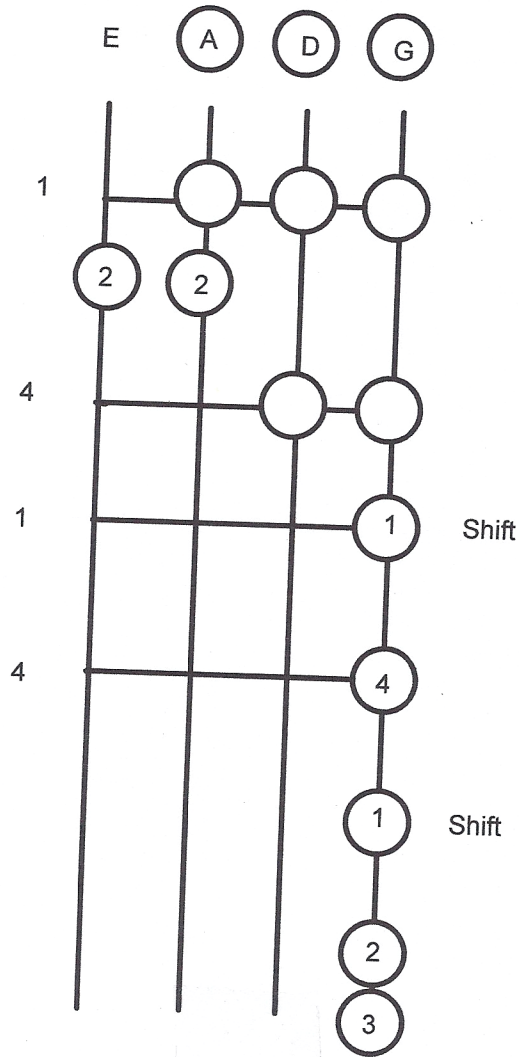

Bass

G Major

Musical notation for the first line of the G Major scale in bass clef, C major key signature. The notes are: A2, D2, A2, D2, A2, D2, A2, D2, A2, D2, A2, D2. Fingering numbers 2, 2, 4, 4, 1, 4, 1, 2, 3, 2 are written above the notes.

Musical notation for the second line of the G Major scale in bass clef, C major key signature. The notes are: A2, D2, A2, D2, A2, D2, A2, D2, A2, D2, A2, D2. Fingering numbers 1, 4, 1, 4, 4, 2, 2 are written above the notes.