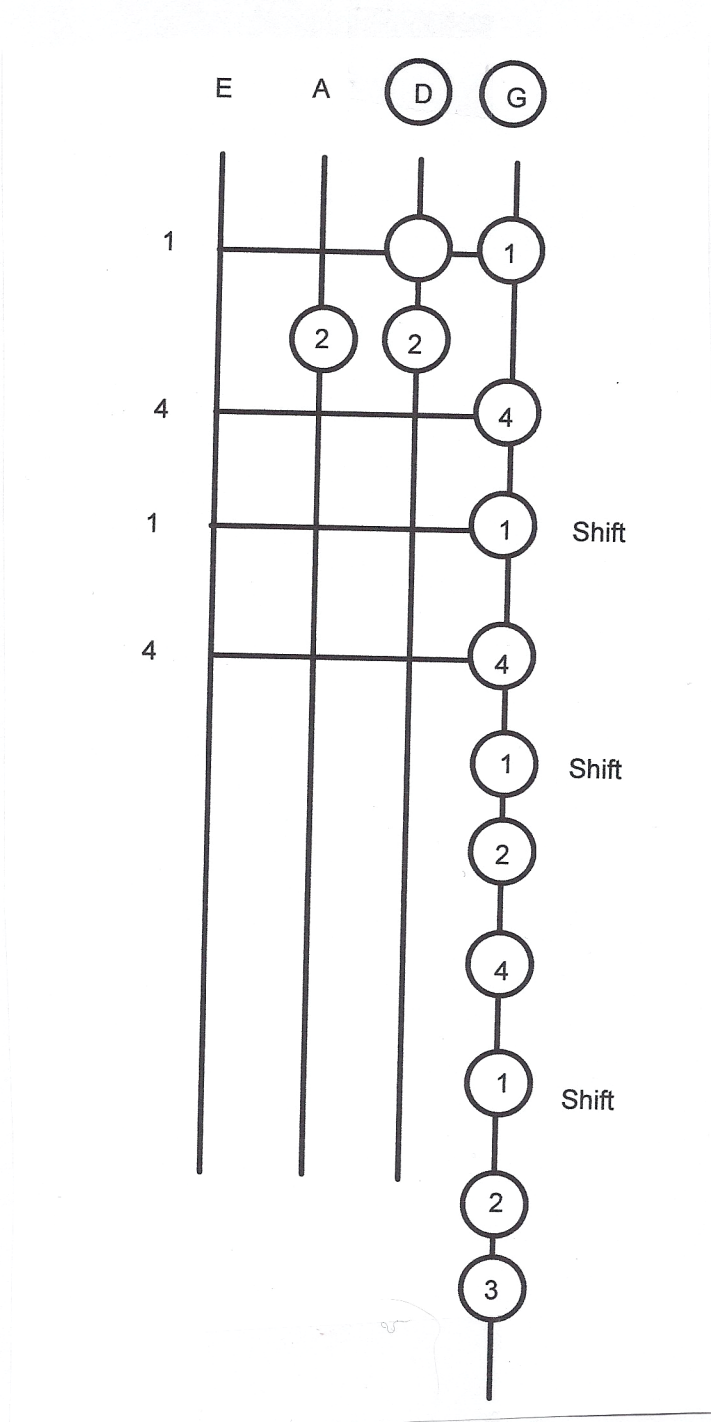

# C Major

Bass

Two staves of musical notation for the C Major scale in bass clef, showing fingerings and shifts. The first staff contains the notes from F2 to F3, and the second staff contains the notes from G2 to G3.

Staff 1 (F2 to F3):  
F2 (finger 2), G2 (finger 2), A2 (finger 1), B2 (finger 4), C3 (finger 1), D3 (finger 2), E3 (finger 4), F3 (finger 1), G3 (finger 2), A3 (finger 3), B3 (finger 2).

Staff 2 (G2 to G3):  
G2 (finger 1), A2 (finger 4), B2 (finger 2), C3 (finger 1), D3 (finger 4), E3 (finger 1), F3 (finger 4), G3 (finger 2), A3 (finger 2), B3 (finger 2), C4 (finger 2).